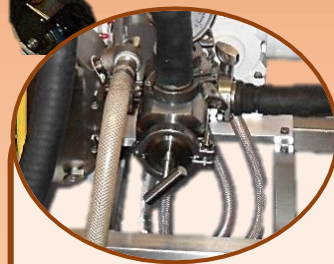

PERFORMANCE

- THE HAND OPERATED DECORATOR IS DESIGNED TO REPLACE THE USE OF PASTRY BAGS OR SQUEEZE TUBES WHEN DECORATING WITH CHOCOLATE
- THE DECORATING MATERIAL IS PUMPED UNDER CONTROLLED PRESSURE TO 1 OR MORE OPERATORS. THE ONLY EFFORT REQUIRED IS TO GENTLY SQUEEZE THE HAND NOZZLE AND DIRECT THE NOZZLE

DECORATIONS

- THE DECORATOR USES STANDARD DECORATING TUBES WHICH ARE AVAILABLE WITH A VARIETY OF FLUTES
- A BOX OF 48 VARIOUS DECORATING TUBES ACCOMPANIES EACH UNIT UPON SHIPMENT TO PROVIDE A COMPLETE ARRAY OF DECORATING OPTIONS TO MAKE YOUR PRODUCTS MORE ATTRACTIVE

BASIC MACHINE

- AVAILABLE AS A SELF-CONTAINED UNIT AND INCLUDES A CAST IRON PUMP WITH A PRESSURE SELECTOR SYSTEM, INTERNAL HEATING AND CONTROL
- ALSO INCLUDED ARE PRESSURE AND TEMPERATURE GAUGES, A SANITARY STAINLESS STEEL HOOD, DOUBLE OUTLET ADAPTER AND VALVE, TWO HIGH PRESSURE HOSES AND A BOX OF 48 DIFFERENT DECORATING TUBES

ADD-ON MODEL

- TYPICALLY THIS UNIT IS ATTACHED TO A SUPPLY KETTLE AND PUMP ASSEMBLY AND USES THE HOT WATER FROM THE SUPPLY KETTLE FOR WARMTH WITHIN THE WATER JACKET
- THE ADD-ON UNIT DISASSEMBLES EASILY FOR CLEANING BY UTILIZING TRICLOVER ADAPTERS