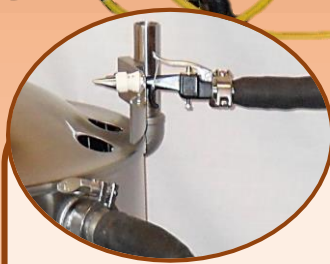

Woody
SINCE 1954

HAND OPERATED DECORATOR

THE UNIT PICTURED IS THE ADD-ON HAND OPERATED DECORATOR. THE PRESSURE REGULATOR IS MOUNTED TO WOODY'S PUMP AND DRIVE ASSEMBLY AND 125 LB. KETTLE. IT IS ALSO EQUIPPED WITH ELECTRICALLY HEATED HOSES

PERFORMANCE

- THE HAND OPERATED DECORATOR IS DESIGNED TO REPLACE THE USE OF PASTRY BAGS OR SQUEEZE TUBES WHEN DECORATING WITH CHOCOLATE
- THE DECORATING MATERIAL IS PUMPED UNDER CONTROLLED PRESSURE TO 1 OR MORE OPERATORS. THE ONLY EFFORT REQUIRED IS TO GENTLY SQUEEZE THE HAND NOZZLE AND DIRECT THE NOZZLE

BASIC MACHINE

- AVAILABLE AS A SELF-CONTAINED UNIT AND INCLUDES A CAST IRON PUMP WITH A PRESSURE SELECTOR SYSTEM, INTERNAL HEATING AND CONTROL
- ALSO INCLUDED ARE PRESSURE AND TEMPERATURE GAUGES, A SANITARY STAINLESS STEEL HOOD, DOUBLE OUTLET ADAPTER AND VALVE, TWO HIGH PRESSURE HOSES AND A BOX OF 48 DIFFERENT DECORATING TUBES

ADD-ON MODEL

- TYPICALLY THIS UNIT IS ATTACHED TO A SUPPLY KETTLE AND PUMP ASSEMBLY AND USES THE HOT WATER FROM THE SUPPLY KETTLE FOR WARMTH WITHIN THE WATER JACKET
- THE ADD-ON UNIT DISASSEMBLES EASILY FOR CLEANING BY UTILIZING TRICLOVER ADAPTERS